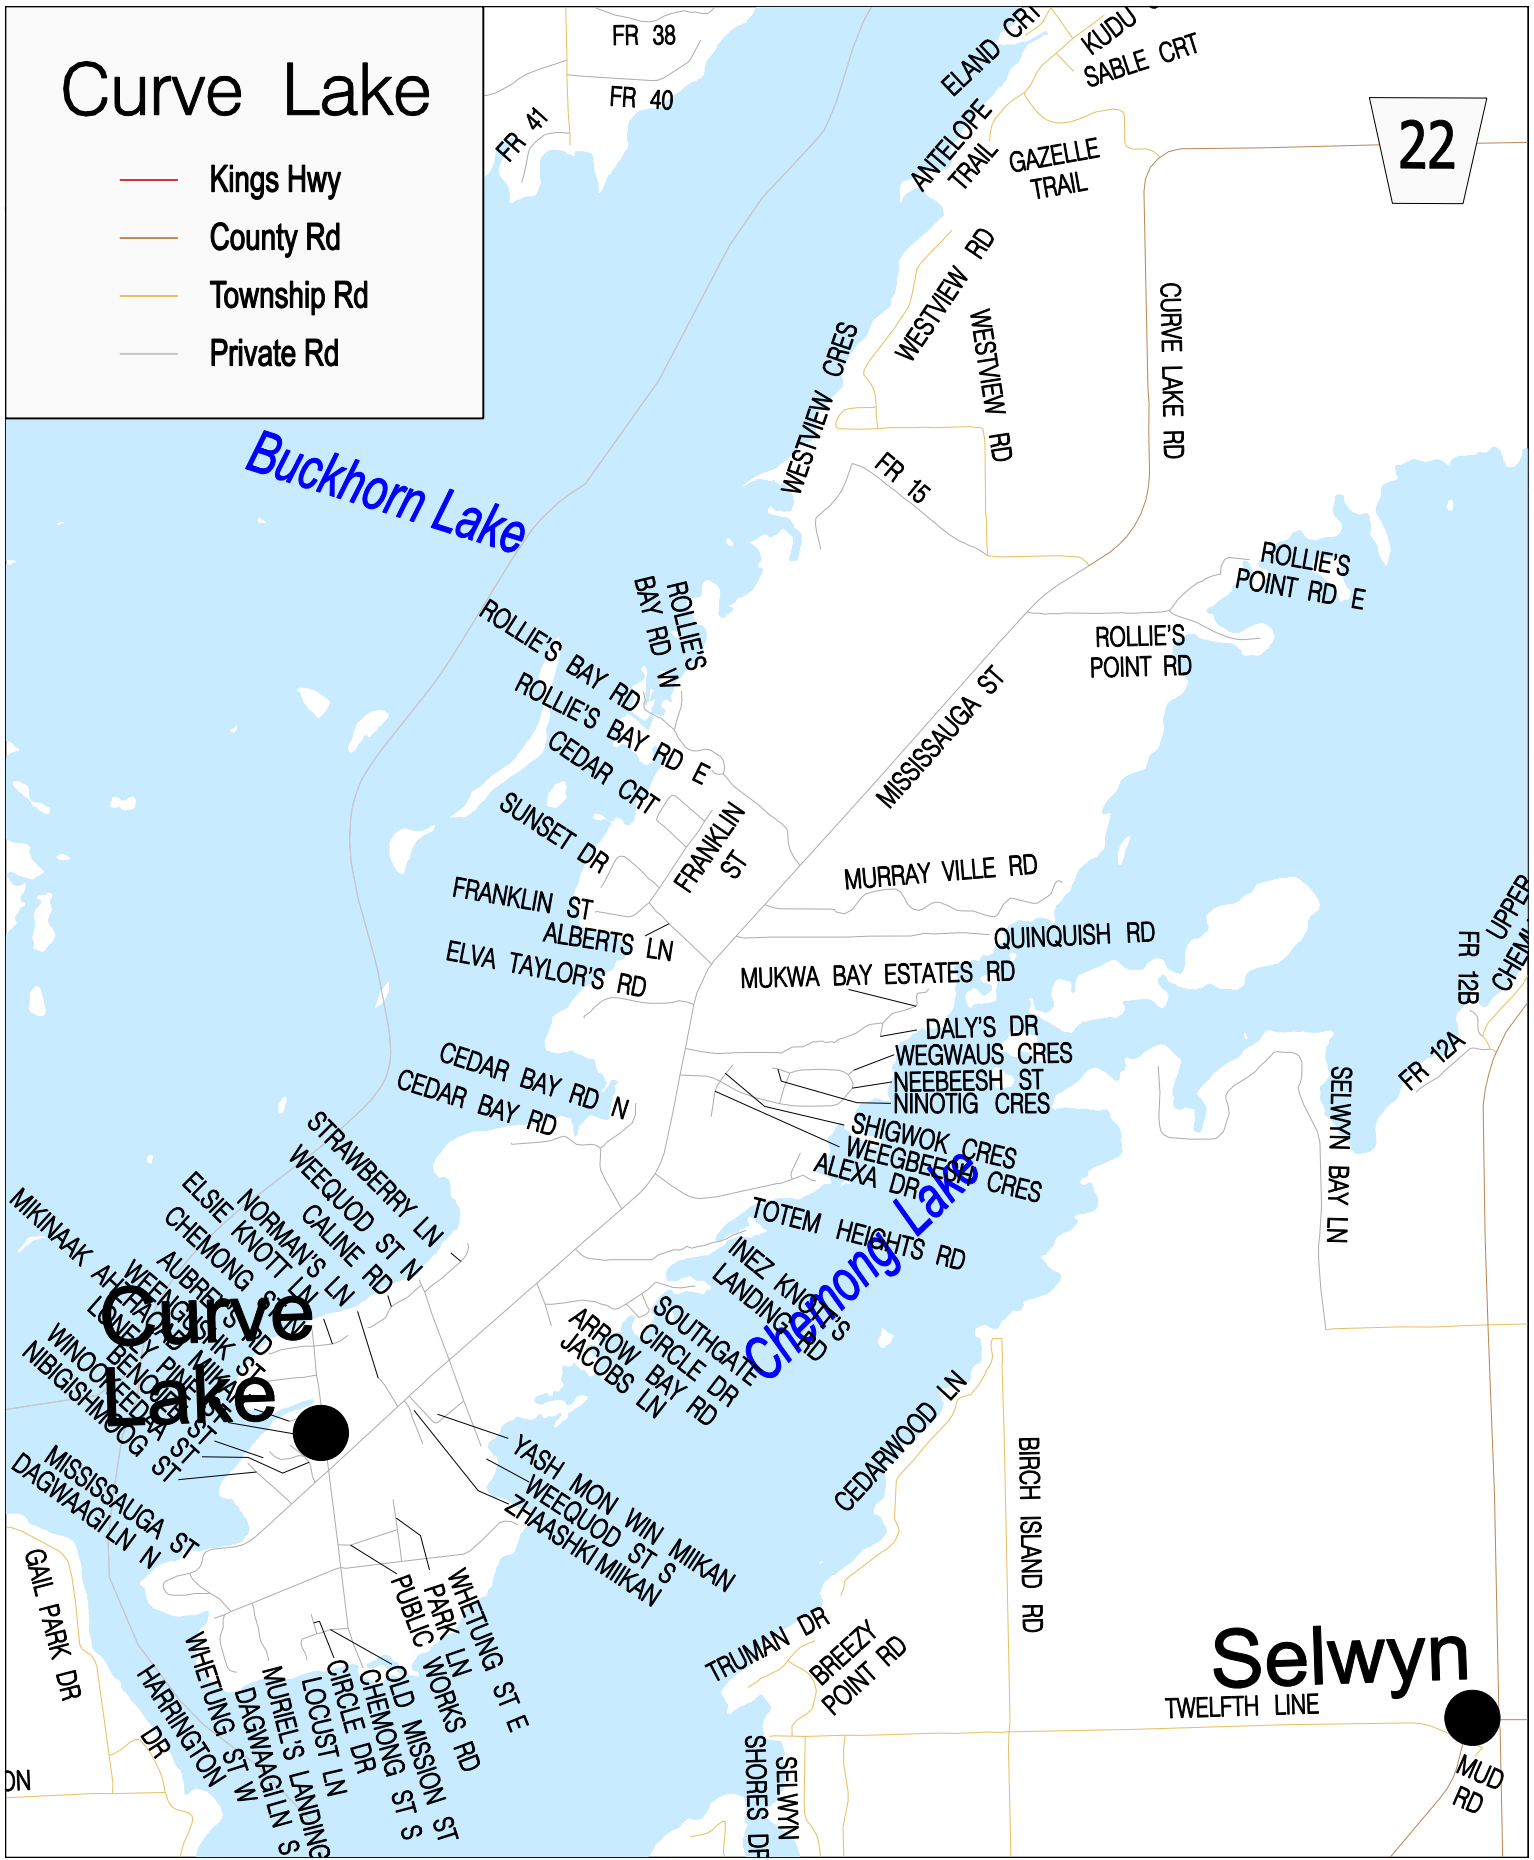

# Curve Lake

-  Kings Hwy
-  County Rd
-  Township Rd
-  Private Rd

**Selwyn**  
TWELFTH LINE  
MUD RD