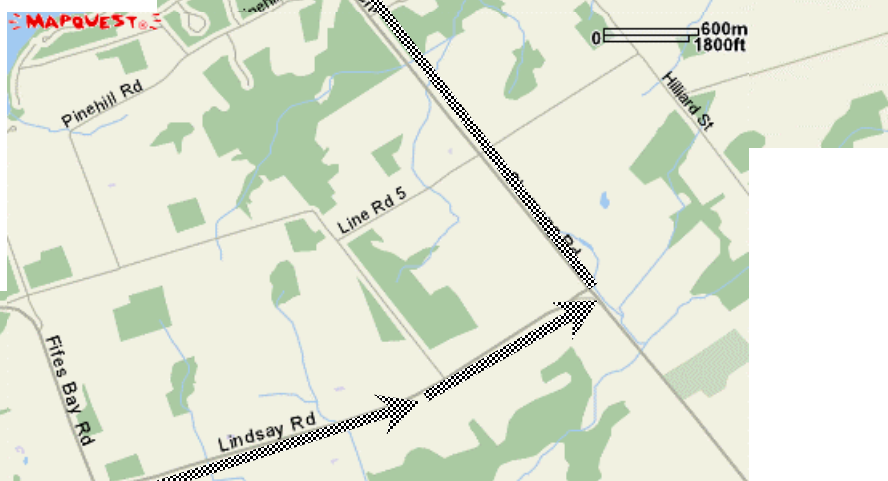

**DIRECTIONS TO THE
TOWNSHIP OF
SMITH-ENNISMORE-
LAKEFIELD
MUNICIPAL OFFICE
FROM TORONTO AND
SURROUNDING AREAS**

**Municipal Office
1310 Centre Line
705-292-9507**

**HOW TO GET TO THE TOWNSHIP
OFFICE**

- Ø Take Highway #115 north towards Peterborough.
- Ø Turn onto the Highway #7 exit towards Fowlers Corners, heading north.
- Ø Continue to Country Road #1 at Fowlers Corners.
- Ø Turn right onto County Road #1, heading east.
- Ø Continue on this road until the stop lights at Chemong Road intersection, and turn left onto Chemong Road heading north towards Bridgenorth.
- Ø Continue through Bridgenorth curving right as you come out of Bridgenorth onto the 8th Line (County Road #18).
- Ø Follow the 8th Line east towards Lakefield until you reach the Centre Line Intersection. Turn right onto the Centre Line.
- Ø The Township driveway is the first driveway on your right, #1310.