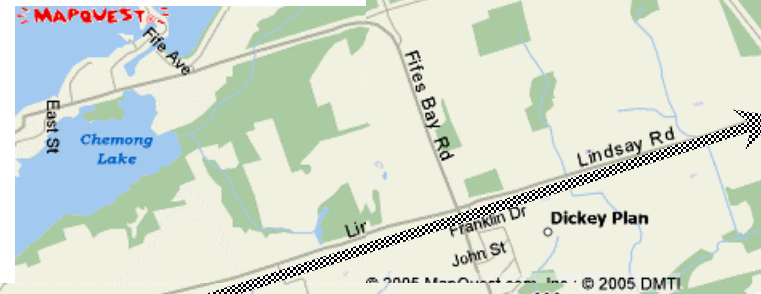

**DIRECTIONS TO THE
TOWNSHIP OF
SMITH-ENNISMORE-
LAKEFIELD
MUNICIPAL OFFICE
FROM TORONTO AND
SURROUNDING AREAS**

**Municipal Office
1310 Centre Line
705-292-9507**

**HOW TO GET TO THE TOWNSHIP
OFFICE**

- Ø Take Highway #115 north towards Peterborough.
- Ø Turn onto the Highway #7 exit towards Fowlers Corners, heading north.
- Ø Continue to Country Road #1 at Fowlers Corners.
- Ø Turn right onto County Road #1, heading east.
- Ø Continue on this road until the stop lights at Chemong Road intersection, and turn left onto Chemong Road heading north towards Bridgenorth.
- Ø Continue through Bridgenorth curving right as you come out of Bridgenorth onto the 8th Line (County Road #18).
- Ø Follow the 8th Line east towards Lakefield until you reach the Centre Line Intersection. Turn right onto the Centre Line.
- Ø The Township driveway is the first driveway on your right, #1310.